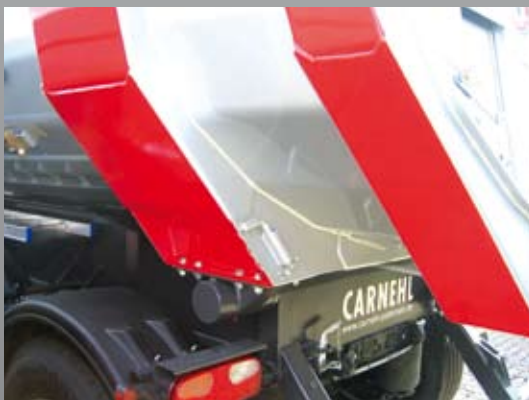

Wide-spaced body supports for half-pipe bodies