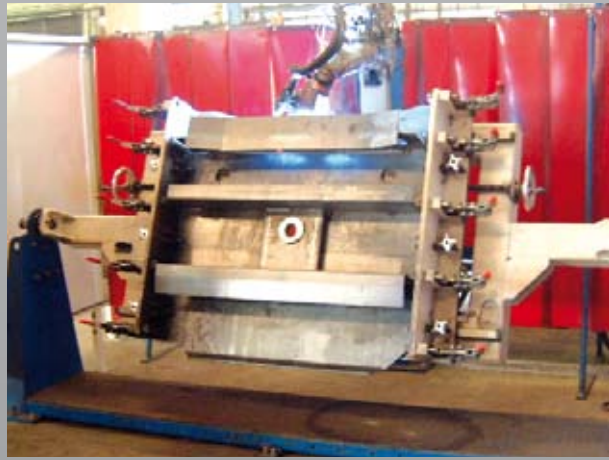

Bolted steel slide plate for aluminium chassis

Wide-spaced body supports for half-pipe bodies

Bolted axle support for aluminium chassis

Our welding automats in daily operation

Mit uns bewegen Sie was.