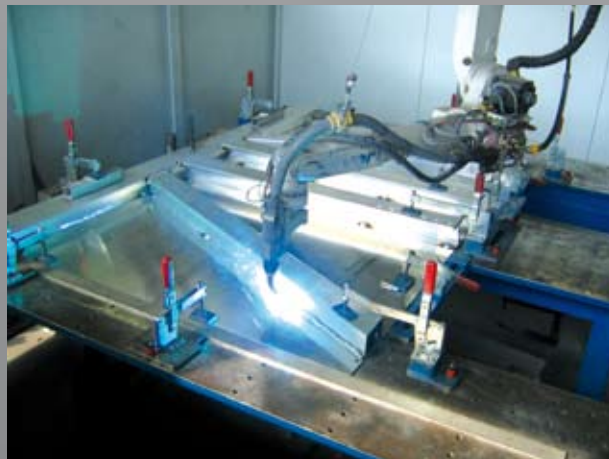

Bolted steel slide plate for aluminium chassis

Wide-spaced body supports for half-pipe bodies

Bolted axle support for aluminium chassis

Our welding automats in daily operation

Mit uns bewegen Sie was.